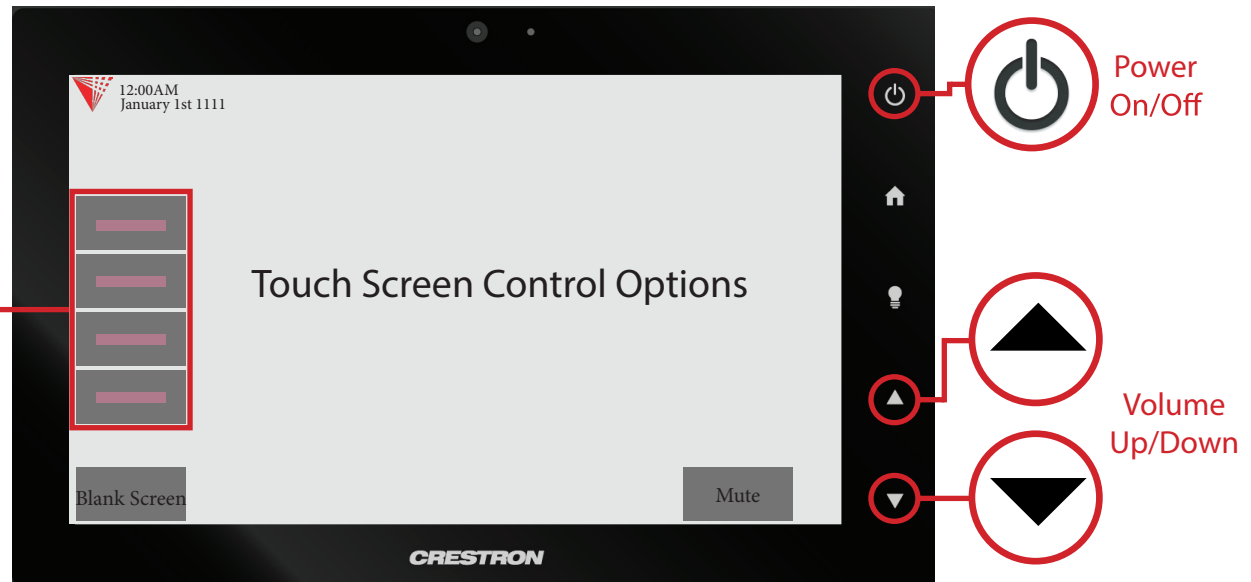

ILLINOIS TECH

Click here for 360° Image of Classroom

Input Options

Document Camera

Touch the Doc Camera button to display images from the document camera onto the projector screen.

Normally the document camera is turned on automatically at system startup but should no image appear, please ensure the document camera is turned on.

Laptop/Personal Devices

Touch the Laptop button to display your personal device onto the projector screen. VGA, Hdmi and wireless (Air Media) connectivity are available.

+ to activate projector mode on windows computers when using VGA or Hdmi. Install the air media app for wireless presentation on Windows, Mac, Android and iOS devices.