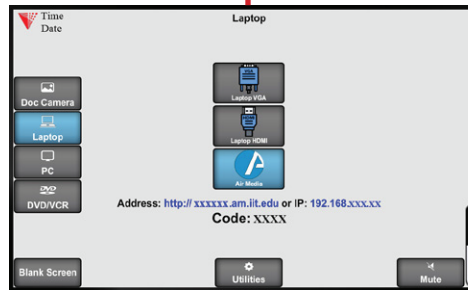

ILLINOIS TECH

Click here for 360° Image of Classroom

Input Options

Document Camera

Touch the Doc Camera button to display images from the document camera onto the projector screen.

Normally the document camera is turned on automatically at system startup but should no image appear, please ensure the document camera is turned on.

Laptop/Personal Devices

Touch the Laptop button to display your personal device onto the projector screen. VGA, Hdmi and wireless (Air Media) connectivity are available.

+ to activate projector mode on windows computers when using VGA or Hdmi. Install the air media app for wireless presentation on Windows, Mac, Android and iOS devices.