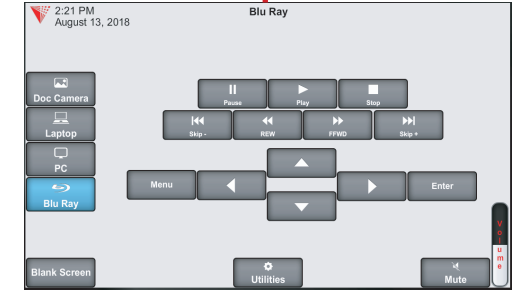

ILLINOIS TECH

Click here for 360° Image of Classroom

Input Options

Document Camera

Touch the Doc Camera button to display images from the document camera onto the projector screen.

Normally the document camera is turned on automatically at system startup but should no image appear, please ensure the document camera is turned on.

Laptop/Personal Devices

Touch the Laptop button to display your personal device onto the projector screen. VGA, Hdmi and wireless (Air Media) connectivity are available.

+ to activate projector mode on windows computers when using VGA or Hdmi. Install the air media app for wireless presentation on Windows, Mac, Android and iOS devices.

Bluray

Touch the Bluray button to display the Blu Ray/DVD player onto the projector screen.

Normally the player is turned on automatically at system startup but should no image appear, please ensure the Bluray player is turned on.