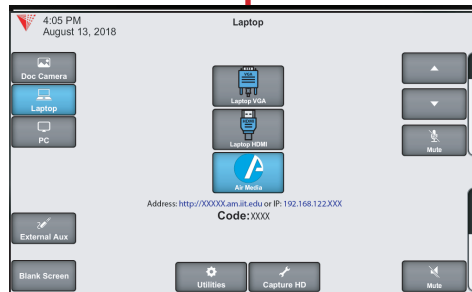

ILLINOIS TECH

Click here for 360°
Image of Classroom

Input Options

Laptop/Personal Devices

Touch the Laptop button to display your personal device onto the projector screen. VGA, Hdmi and wireless (Air Media) connectivity are available.

 +  to activate projector mode on windows computers when using VGA or Hdmi. Install the air media app for wireless presentation on Windows, Mac, Android and iOS devices.