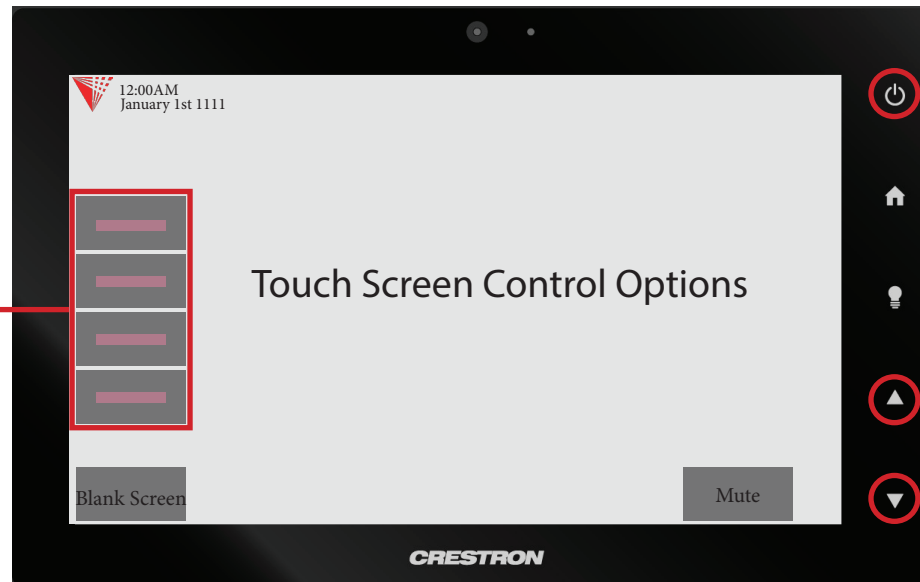

ILLINOIS TECH

Click here for 360°
Image of Classroom

Power
On/Off

Volume
Up/Down

Input Options

Laptop/Personal Devices

Touch the Laptop button to display your personal device onto the projector screen. VGA, Hdmi and wireless (Air Media) connectivity are available.

 +  to activate projector mode on windows computers when using VGA or Hdmi. Install the air media app for wireless presentation on Windows, Mac, Android and iOS devices.