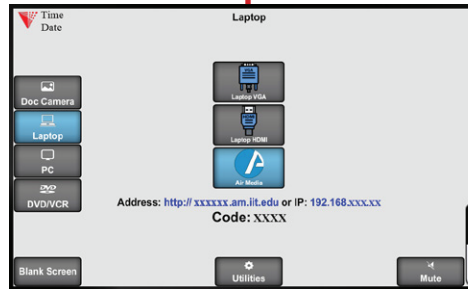

ILLINOIS TECH

Click here for 360°
Image of Classroom

Power
On/Off

Volume
Up/Down

Input Options

Laptop/Personal Devices

Touch the Laptop button to display your personal device onto the projector screen. VGA, Hdmi and wireless (Air Media) connectivity are available.

 +  to activate projector mode on windows computers when using VGA or Hdmi. Install the air media app for wireless presentation on Windows, Mac, Android and iOS devices.