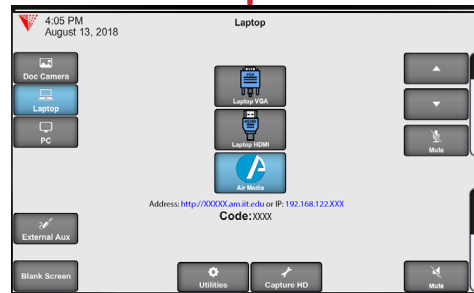

ILLINOIS TECH

Click here for 360°
Image of Classroom

Input Options

Laptop/Personal Devices

Touch the Laptop button to display your personal device onto the projector screen. VGA, Hdmi and wireless (Air Media) connectivity are available.

 +  to activate projector mode on windows computers when using VGA or Hdmi. Install the air media app for wireless presentation on Windows, Mac, Android and iOS devices.