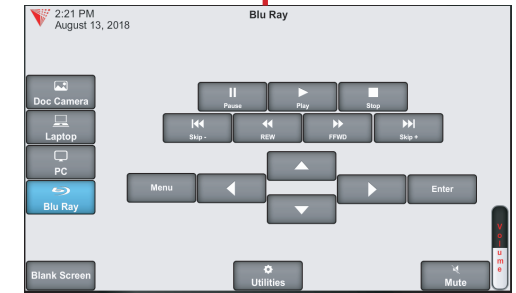

ILLINOIS TECH

Click here for 360° Image of Classroom

Input Options

Document Camera

Touch the Doc Camera button to display images from the document camera onto the projector screen.

Normally the document camera is turned on automatically at system startup but should no image appear, please ensure the document camera is turned on.

Laptop/Personal Devices

Touch the Laptop button to display your personal device onto the projector screen. VGA, Hdmi and wireless (Air Media) connectivity are available.

 +  to activate projector mode on windows computers when using VGA or Hdmi. Install the air media app for wireless presentation on Windows, Mac, Android and iOS devices.

Bluray

Touch the Bluray button to display the Blu Ray/DVD player onto the projector screen.

Normally the player is turned on automatically at system startup but should no image appear, please ensure the Bluray player is turned on.