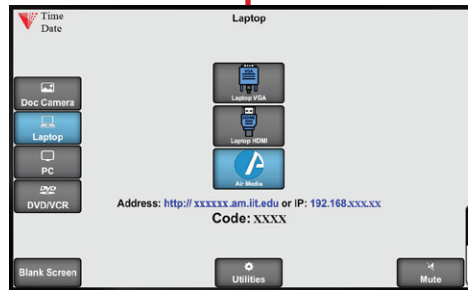

ILLINOIS TECH

Click here for 360° Image of Classroom

Input Options

Document Camera

Touch the Doc Camera button to display images from the document camera onto the projector screen.

Normally the document camera is turned on automatically at system startup but should no image appear, please ensure the document camera is turned on.

Laptop/Personal Devices

Touch the Laptop button to display your personal device onto the projector screen. VGA, Hdmi and wireless (Air Media) connectivity are available.

 +  to activate projector mode on windows computers when using VGA or Hdmi. Install the air media app for wireless presentation on Windows, Mac, Android and iOS devices.