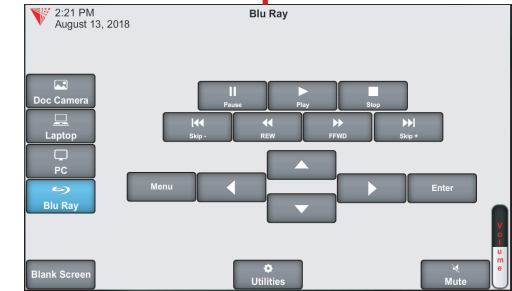

ILLINOIS TECH

Click here for 360° Image of Classroom

Input Options

Document Camera

Touch the Doc Camera button to display images from the document camera onto the projector screen.

Normally the document camera is turned on automatically at system startup but should no image appear, please ensure the document camera is turned on.

Laptop/Personal Devices

Touch the Laptop button to display your personal device onto the projector screen. VGA, Hdmi and wireless (Air Media) connectivity are available.

 +  to activate projector mode on windows computers when using VGA or Hdmi. Install the air media app for wireless presentation on Windows, Mac, Android and iOS devices.

Bluray

Touch the Bluray button to display the Blu Ray/DVD player onto the projector screen.

Normally the player is turned on automatically at system startup but should no image appear, please ensure the Bluray player is turned on.