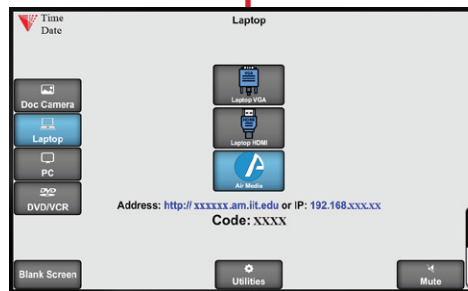

ILLINOIS TECH

Click here for 360° Image of Classroom

Input Options

Document Camera

Touch the Doc Camera button to display images from the document camera onto the projector screen.

Normally the document camera is turned on automatically at system startup but should no image appear, please ensure the document camera is turned on.

Laptop/Personal Devices

Touch the Laptop button to display your personal device onto the projector screen. VGA, Hdmi and wireless (Air Media) connectivity are available.

 +  to activate projector mode on windows computers when using VGA or Hdmi. Install the air media app for wireless presentation on Windows, Mac, Android and iOS devices.