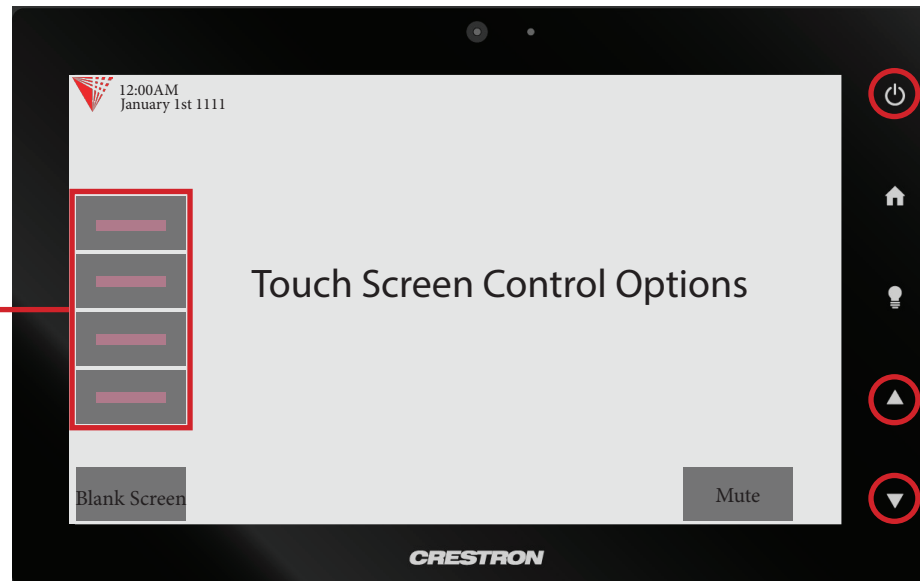

ILLINOIS TECH

Click here for 360° Image of Classroom

Input Options

Document Camera

Touch the Doc Camera button to display images from the document camera onto the projector screen.

Normally the document camera is turned on automatically at system startup but should no image appear, please ensure the document camera is turned on.

Laptop/Personal Devices

Touch the Laptop button to display your personal device onto the projector screen. VGA, Hdmi and wireless (Air Media) connectivity are available.

 +  to activate projector mode on windows computers when using VGA or Hdmi. Install the air media app for wireless presentation on Windows, Mac, Android and iOS devices.