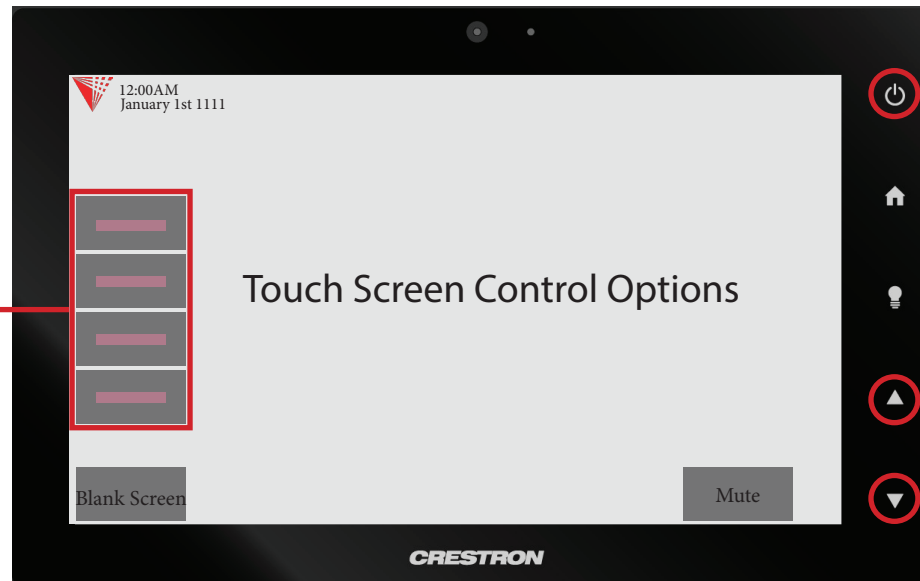

# ILLINOIS TECH

Click here for 360° Image of Classroom

## Input Options

### Document Camera

Touch the Doc Camera button to display images from the document camera onto the projector screen.

Normally the document camera is turned on automatically at system startup but should no image appear, please ensure the document camera is turned on.