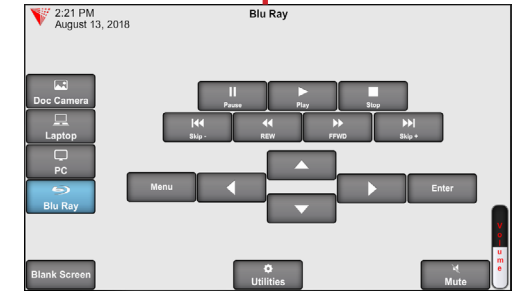

ILLINOIS TECH

Click here for 360° Image of Classroom

Power On/Off

Volume Up/Down

Input Options

Document Camera

Touch the Doc Camera button to display images from the document camera onto the projector screen.

Normally the document camera is turned on automatically at system startup but should no image appear, please ensure the document camera is turned on.

Laptop/Personal Devices

Touch the Laptop button to display your personal device onto the projector screen. VGA, Hdmi and wireless (Air Media) connectivity are available.

 +  to activate projector mode on windows computers when using VGA or Hdmi. Install the air media app for wireless presentation on Windows, Mac, Android and iOS devices.

Bluray

Touch the Bluray button to display the Blu Ray/DVD player onto the projector screen.