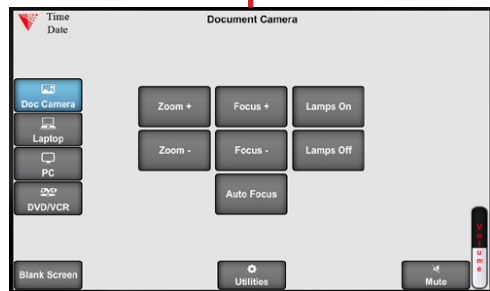

ILLINOIS TECH

Click here for 360° Image of Classroom

Power On/Off

Volume Up/Down

Input Options

Document Camera

Touch the Doc Camera button to display images from the document camera onto the projector screen.

Normally the document camera is turned on automatically at system startup but should no image appear, please ensure the document camera is turned on.

Laptop/Personal Devices

Touch the Laptop button to display your personal device onto the projector screen. VGA, Hdmi and wireless (Air Media) connectivity are available.

 +  to activate projector mode on windows computers when using VGA or Hdmi. Install the air media app for wireless presentation on Windows, Mac, Android and iOS devices.

Bluray

Touch the Bluray button to display the Blu Ray/DVD player onto the projector screen.