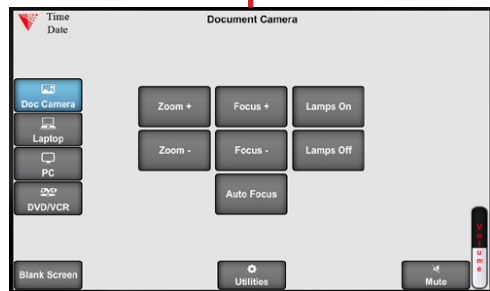

ILLINOIS TECH

Click here for 360° Image of Classroom

Power On/Off

Volume Up/Down

Input Options

Document Camera

Touch the Doc Camera button to display images from the document camera onto the projector screen.

Normally the document camera is turned on automatically at system startup but should no image appear, please ensure the document camera is turned on.

Laptop/Personal Devices

Touch the Laptop button to display your personal device onto the projector screen. VGA, Hdmi and wireless (Air Media) connectivity are available.

 +  to activate projector mode on windows computers when using VGA or Hdmi. Install the air media app for wireless presentation on Windows, Mac, Android and iOS devices.

Bluray

Touch the Blu ray button to display the Blu Ray/DVD player onto the projector screen.