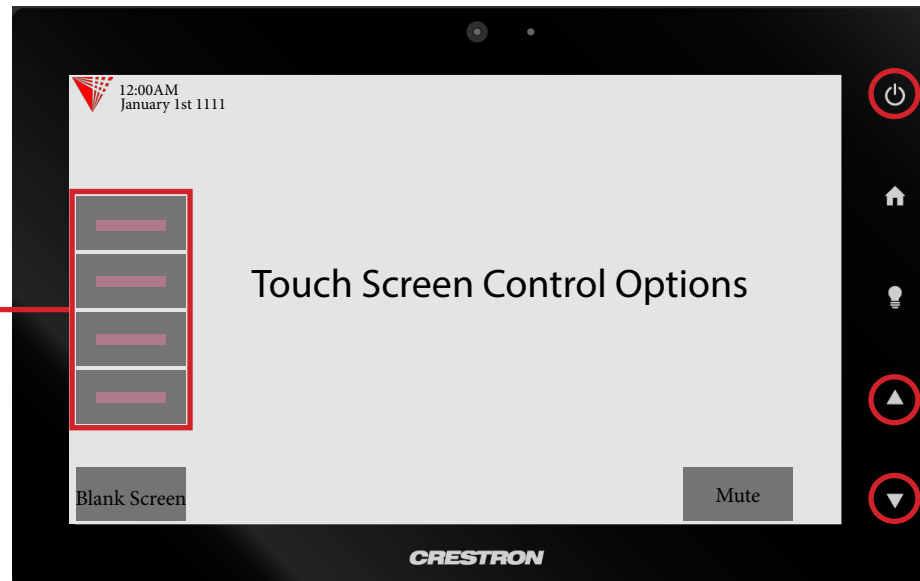

ILLINOIS TECH

Click here for 360° Image of Classroom

Input Options

Document Camera

Touch the Doc Camera button to display images from the document camera onto the projector screen.

Normally the document camera is turned on automatically at system startup but should no image appear, please ensure the document camera is turned on.

Laptop/Personal Devices

Touch the Laptop button to display your personal device onto the projector screen. VGA, Hdmi and wireless (Air Media) connectivity are available.

 +  to activate projector mode on windows computers when using VGA or Hdmi. Install the air media app for wireless presentation on Windows, Mac, Android and iOS devices.