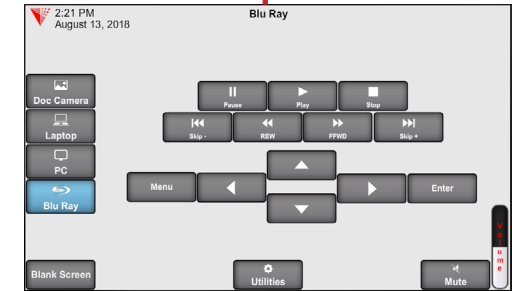

ILLINOIS TECH

Click here for 360° Image of Classroom

Input Options

Document Camera

Touch the Doc Camera button to display images from the document camera onto the projector screen.

Normally the document camera is turned on automatically at system startup but should no image appear, please ensure the document camera is turned on.

Laptop/Personal Devices

Touch the Laptop button to display your personal device onto the projector screen. VGA, Hdmi and wireless (Air Media) connectivity are available.

 +  to activate projector mode on windows computers when using VGA or Hdmi. Install the air media app for wireless presentation on Windows, Mac, Android and iOS devices.

Bluray

Touch the Blu ray button to display the Blu Ray/DVD player onto the projector screen.

Normally the player is turned on automatically at system startup but should no image appear, please ensure the Blu ray player is turned on.