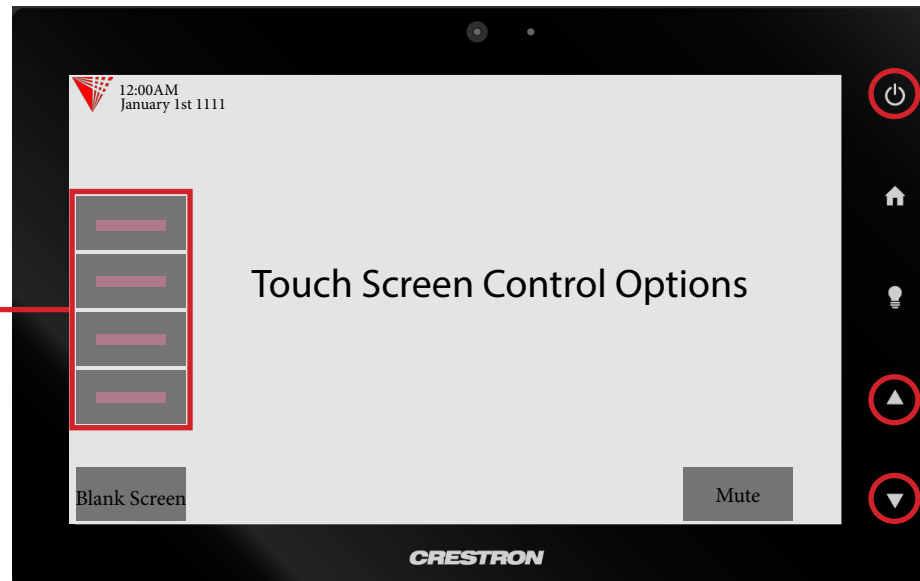

# ILLINOIS TECH

Click here for 360° Image of Classroom

Power On/Off

Volume Up/Down

## Input Options

### Document Camera

Touch the Doc Camera button to display images from the document camera onto the projector screen.

Normally the document camera is turned on automatically at system startup but should no image appear, please ensure the document camera is turned on.