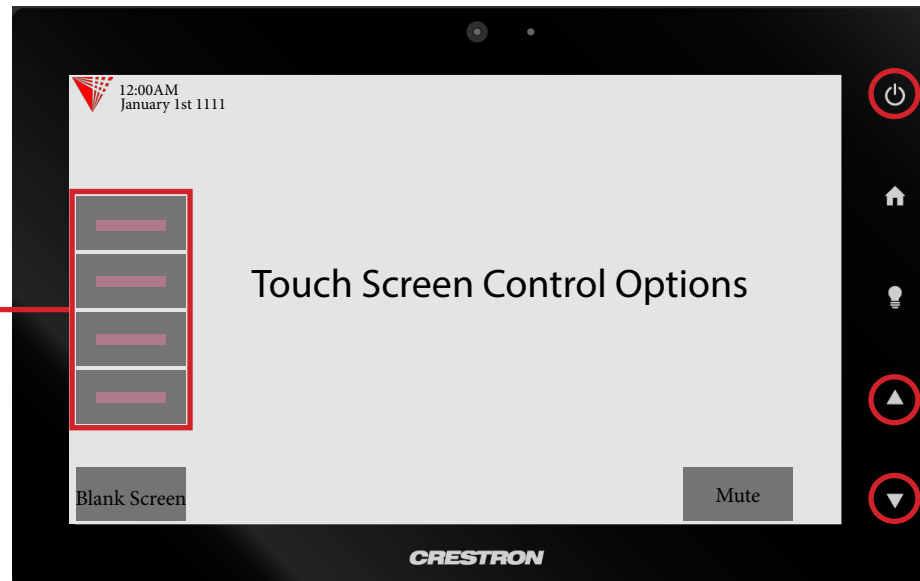

# ILLINOIS TECH

Click here for 360° Image of Classroom

## Input Options

### Document Camera

Touch the Doc Camera button to display images from the document camera onto the projector screen.

Normally the document camera is turned on automatically at system startup but should no image appear, please ensure the document camera is turned on.