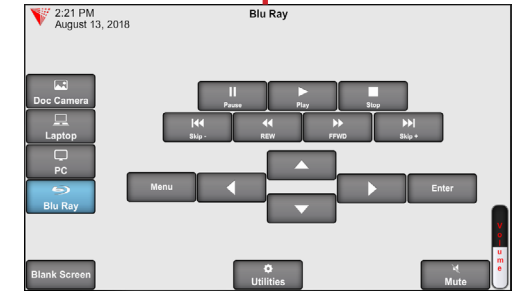

ILLINOIS TECH

Click here for 360° Image of Classroom

Power On/Off

Volume Up/Down

Input Options

Document Camera

Touch the Doc Camera button to display images from the document camera onto the projector screen.

Normally the document camera is turned on automatically at system startup but should no image appear, please ensure the document camera is turned on.

Laptop/Personal Devices

Touch the Laptop button to display your personal device onto the projector screen. VGA, Hdmi and wireless (Air Media) connectivity are available.

 +  to activate projector mode on windows computers when using VGA or Hdmi. Install the air media app for wireless presentation on Windows, Mac, Android and iOS devices.

Bluray

Touch the Blu ray button to display the Blu Ray/DVD player onto the projector screen.

Normally the player is turned on automatically at system startup but should no image appear, please ensure the Blu ray player is turned on.