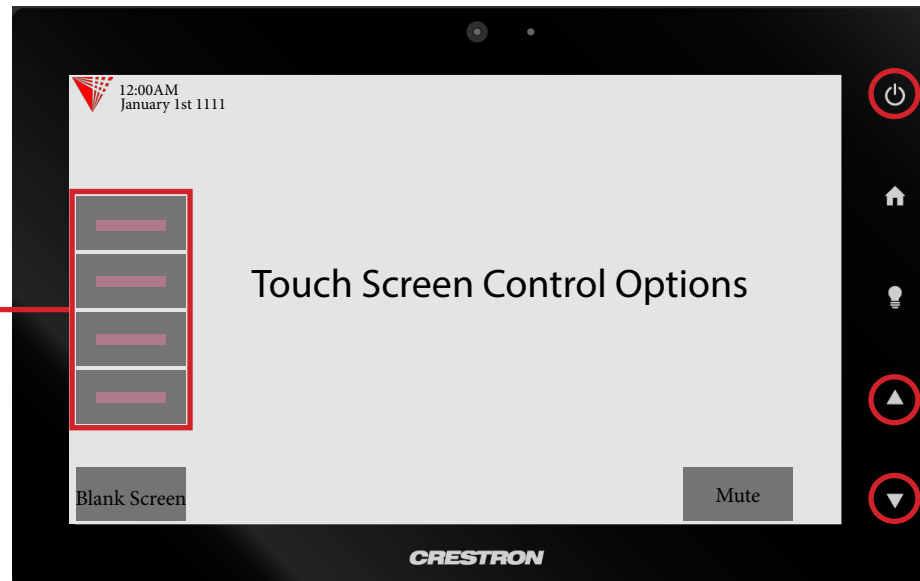

ILLINOIS TECH

Click here for 360° Image of Classroom

Power On/Off

Volume Up/Down

Input Options

Document Camera

Touch the Doc Camera button to display images from the document camera onto the projector screen.

Normally the document camera is turned on automatically at system startup but should no image appear, please ensure the document camera is turned on.

Laptop/Personal Devices

Touch the Laptop button to display your personal device onto the projector screen. VGA, Hdmi and wireless (Air Media) connectivity are available.