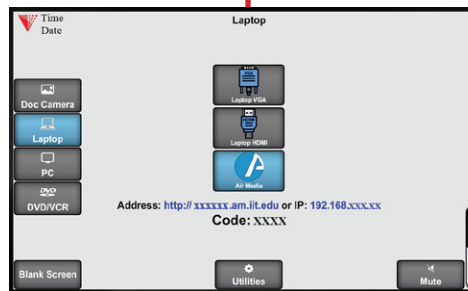

Click here for 360° Image of Classroom

Input Options

Document Camera

Touch the Doc Camera button to display images from the document camera onto the projector screen.

Normally the document camera is turned on automatically at system startup but should no image appear, please ensure the document camera is turned on.

Laptop/Personal Devices

Touch the Laptop button to display your personal device onto the projector screen. VGA, Hdmi and wireless (Air Media) connectivity are available.

+ to activate projector mode on windows computers when using VGA or Hdmi. Install the air media app for wireless presentation on Windows, Mac, Android and iOS devices.