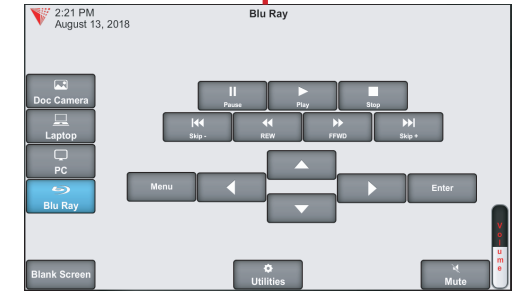

Click here for 360° Image of Classroom

Input Options

Document Camera

Touch the Doc Camera button to display images from the document camera onto the projector screen.

Normally the document camera is turned on automatically at system startup but should no image appear, please ensure the document camera is turned on.

Laptop/Personal Devices

Touch the Laptop button to display your personal device onto the projector screen. VGA, Hdmi and wireless (Air Media) connectivity are available.

+ to activate projector mode on windows computers when using VGA or Hdmi. Install the air media app for wireless presentation on Windows, Mac, Android and iOS devices.

Bluray

Touch the Bluray button to display the Blu Ray/DVD player onto the projector screen.

Normally the player is turned on automatically at system startup but should no image appear, please ensure the Bluray player is turned on.