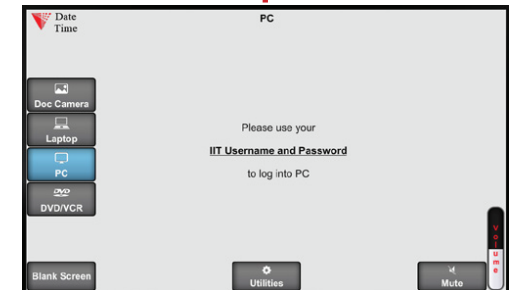

### Input Options

#### Document Camera

Touch the Doc Camera button to display images from the document camera onto the projector screen.

Normally the document camera is turned on automatically at system startup but should no image appear, please ensure the document camera is turned on.

#### Laptop/Personal Devices

Touch the Laptop button to display your personal device onto the projector screen. VGA, Hdmi and wireless (Air Media) connectivity are available.

+ to activate projector mode on windows computers when using VGA or Hdmi. Install the air media app for wireless presentation on Windows, Mac, Android and iOS devices.