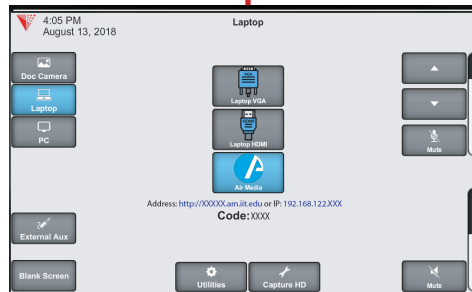

Click here for 360°
Image of Classroom

Input Options

Laptop/Personal Devices

Touch the Laptop button to display your personal device onto the projector screen. VGA, Hdmi and wireless (Air Media) connectivity are available.

to activate projector mode on windows computers when using VGA or Hdmi. Install the air media app for wireless presentation on Windows, Mac, Android and iOS devices.