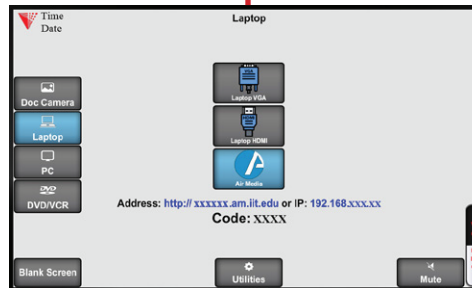

### Input Options

### Laptop/Personal Devices

Touch the Laptop button to display your personal device onto the projector screen. VGA, Hdmi and wireless (Air Media) connectivity are available.

 +  to activate projector mode on windows computers when using VGA or Hdmi. Install the air media app for wireless presentation on Windows, Mac, Android and iOS devices.