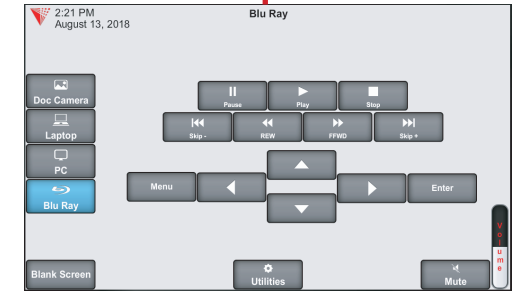

## Input Options

### Document Camera

Touch the Doc Camera button to display images from the document camera onto the projector screen.

Normally the document camera is turned on automatically at system startup but should no image appear, please ensure the document camera is turned on.

### Laptop/Personal Devices

Touch the Laptop button to display your personal device onto the projector screen. VGA, Hdmi and wireless (Air Media) connectivity are available.

+ to activate projector mode on windows computers when using VGA or Hdmi. Install the air media app for wireless presentation on Windows, Mac, Android and iOS devices.