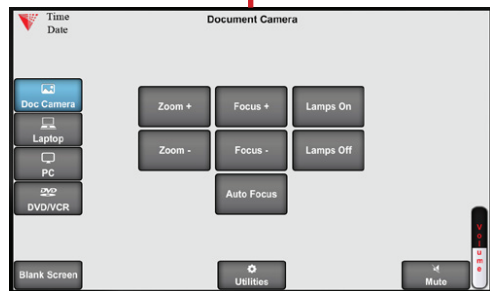

Transforming Lives. Inventing the Future.

Click here for 360° Image of Classroom

Power On/Off

Volume Up/Down

## Input Options

### Document Camera

Touch the Doc Camera button to display images from the document camera onto the projector screen.

Normally the document camera is turned on automatically at system startup but should no image appear, please ensure the document camera is turned on.

### Laptop/Personal Devices

Touch the Laptop button to display your personal device onto the projector screen. VGA, Hdmi and wireless (Air Media) connectivity are available.

+ to activate projector mode on windows computers when using VGA or Hdmi. Install the air media app for wireless presentation on Windows, Mac, Android and iOS devices.