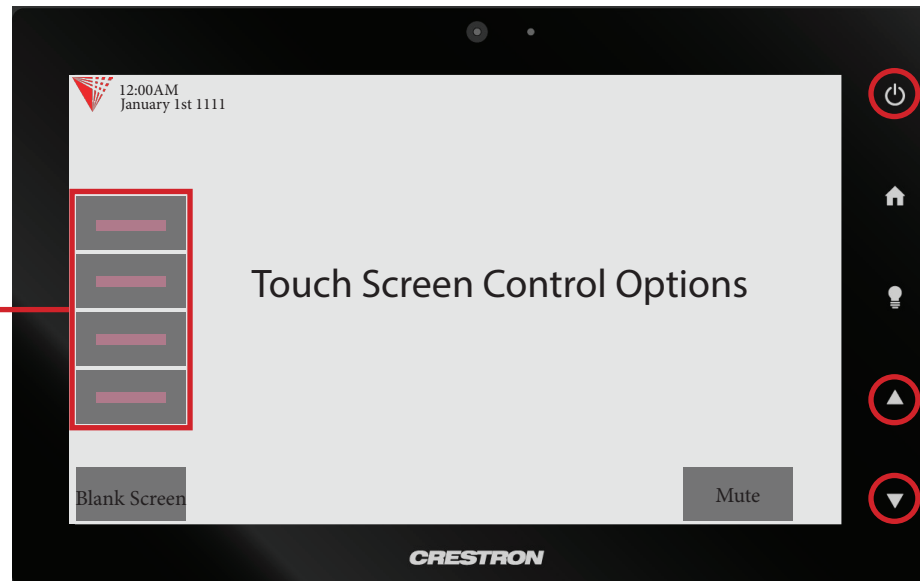

Transforming Lives. Inventing the Future.

Click here for 360° Image of Classroom

Power On/Off

Volume Up/Down

## Input Options

### Document Camera

Touch the Doc Camera button to display images from the document camera onto the projector screen.

Normally the document camera is turned on automatically at system startup but should no image appear, please ensure the document camera is turned on.