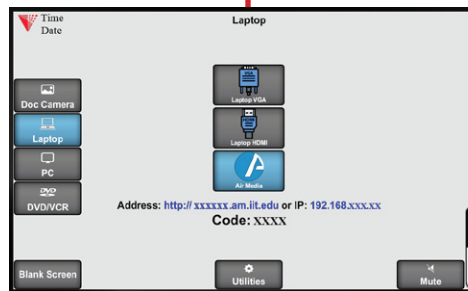

Transforming Lives. Inventing the Future.

Click here for 360° Image of Classroom

Power On/Off

Volume Up/Down

Input Options

Document Camera

Touch the Doc Camera button to display images from the document camera onto the projector screen.

Normally the document camera is turned on automatically at system startup but should no image appear, please ensure the document camera is turned on.

Laptop/Personal Devices

Touch the Laptop button to display your personal device onto the projector screen. VGA, Hdmi and wireless (Air Media) connectivity are available.

+ to activate projector mode on windows computers when using VGA or Hdmi. Install the air media app for wireless presentation on Windows, Mac, Android and iOS devices.

Bluray

Touch the Bluray button to display the Blu Ray/DVD player onto the projector screen.