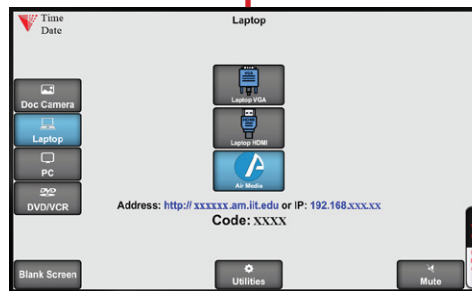

Transforming Lives. Inventing the Future.

Click here for 360° Image of Classroom

Power On/Off

Volume Up/Down

Input Options

Document Camera

Touch the Doc Camera button to display images from the document camera onto the projector screen.

Normally the document camera is turned on automatically at system startup but should no image appear, please ensure the document camera is turned on.

Laptop/Personal Devices

Touch the Laptop button to display your personal device onto the projector screen. VGA, Hdmi and wireless (Air Media) connectivity are available.

+ to activate projector mode on windows computers when using VGA or Hdmi. Install the air media app for wireless presentation on Windows, Mac, Android and iOS devices.

Bluray

Touch the Bluray button to display the Blu Ray/DVD player onto the projector screen.