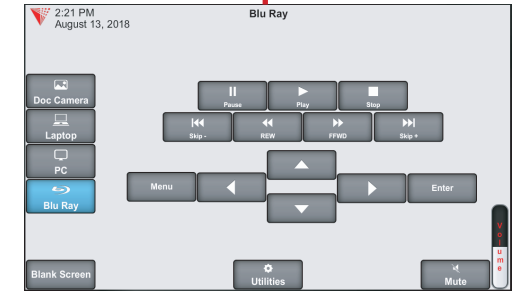

Transforming Lives. Inventing the Future.

Click here for 360° Image of Classroom

Power On/Off

Volume Up/Down

Input Options

Document Camera

Touch the Doc Camera button to display images from the document camera onto the projector screen.

Normally the document camera is turned on automatically at system startup but should no image appear, please ensure the document camera is turned on.

Laptop/Personal Devices

Touch the Laptop button to display your personal device onto the projector screen. VGA, Hdmi and wireless (Air Media) connectivity are available.

+ to activate projector mode on windows computers when using VGA or Hdmi. Install the air media app for wireless presentation on Windows, Mac, Android and iOS devices.

Bluray

Touch the Bluray button to display the Blu Ray/DVD player onto the projector screen.