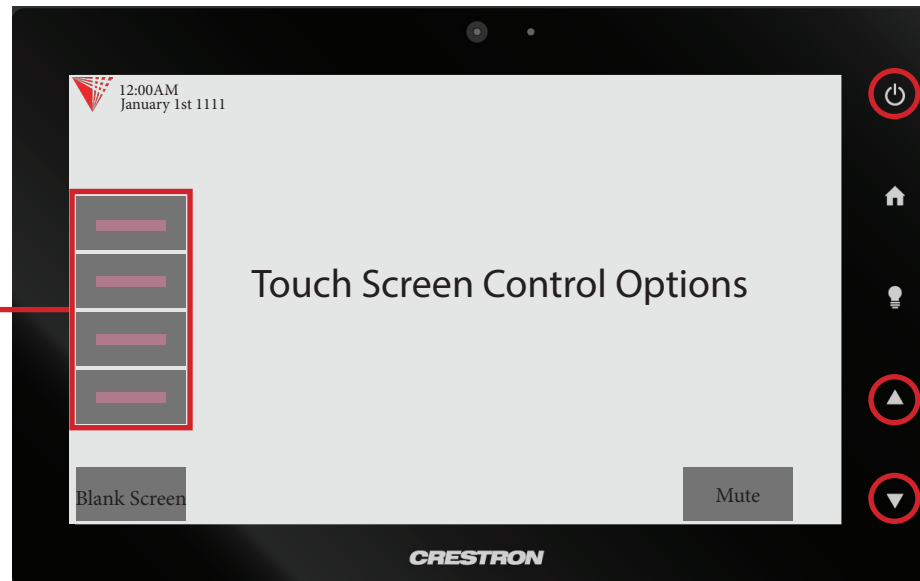

Transforming Lives. Inventing the Future.

Click here for 360° Image of Classroom

Power On/Off

Volume Up/Down

Input Options

Document Camera

Touch the Doc Camera button to display images from the document camera onto the projector screen.

Normally the document camera is turned on automatically at system startup but should no image appear, please ensure the document camera is turned on.

Laptop/Personal Devices

Touch the Laptop button to display your personal device onto the projector screen. VGA, Hdmi and wireless (Air Media) connectivity are available.