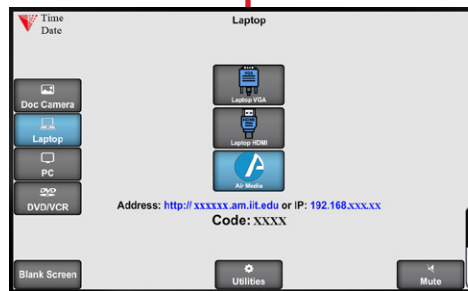

Click here for 360° Image of Classroom

Power On/Off

Volume Up/Down

Input Options

Document Camera

Touch the Doc Camera button to display images from the document camera onto the projector screen.

Normally the document camera is turned on automatically at system startup but should no image appear, please ensure the document camera is turned on.

Laptop/Personal Devices

Touch the Laptop button to display your personal device onto the projector screen. VGA, Hdmi and wireless (Air Media) connectivity are available.

 +  to activate projector mode on windows computers when using VGA or Hdmi. Install the air media app for wireless presentation on Windows, Mac, Android and iOS devices.