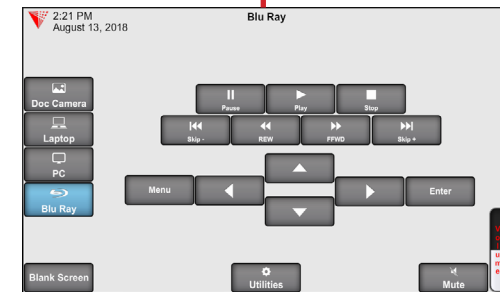

Click here for 360° Image of Classroom

Input Options

Document Camera

Touch the Doc Camera button to display images from the document camera onto the projector screen.

Normally the document camera is turned on automatically at system startup but should no image appear, please ensure the document camera is turned on.

Laptop/Personal Devices

Touch the Laptop button to display your personal device onto the projector screen. VGA, Hdmi and wireless (Air Media) connectivity are available.

 +  to activate projector mode on windows computers when using VGA or Hdmi. Install the air media app for wireless presentation on Windows, Mac, Android and iOS devices.

Bluray

Touch the Bluray button to display the Blu Ray/DVD player onto the projector screen.

Normally the player is turned on automatically at system startup but should no image appear, please ensure the Bluray player is turned on.