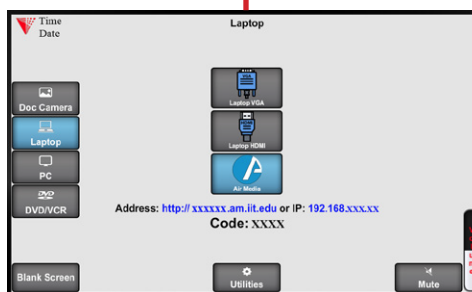

Click here for 360° Image of Classroom

Input Options

Document Camera

Touch the Doc Camera button to display images from the document camera onto the projector screen.

Normally the document camera is turned on automatically at system startup but should no image appear, please ensure the document camera is turned on.

Laptop/Personal Devices

Touch the Laptop button to display your personal device onto the projector screen. VGA, Hdmi and wireless (Air Media) connectivity are available.

 +  to activate projector mode on windows computers when using VGA or Hdmi. Install the air media app for wireless presentation on Windows, Mac, Android and iOS devices.