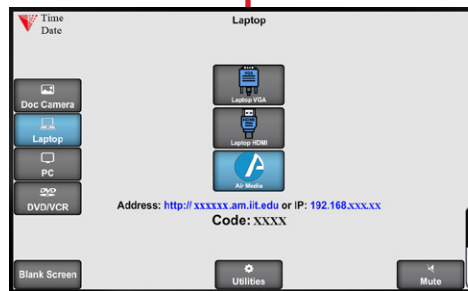

Transforming Lives. Inventing the Future.

Click here for 360° Image of Classroom

Power On/Off

Volume Up/Down

Input Options

Document Camera

Touch the Doc Camera button to display images from the document camera onto the projector screen.

Normally the document camera is turned on automatically at system startup but should no image appear, please ensure the document camera is turned on.

Laptop/Personal Devices

Touch the Laptop button to display your personal device onto the projector screen. VGA, Hdmi and wireless (Air Media) connectivity are available.

 +  to activate projector mode on windows computers when using VGA or Hdmi. Install the air media app for wireless presentation on Windows, Mac, Android and iOS devices.

Bluray

Touch the Bluray button to display the Blu Ray/DVD player onto the projector screen.