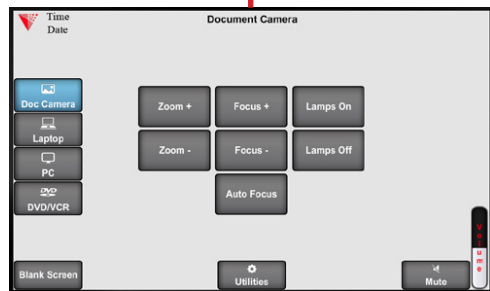

Transforming Lives. Inventing the Future.

Click here for 360° Image of Classroom

Power On/Off

Volume Up/Down

Input Options

Document Camera

Touch the Doc Camera button to display images from the document camera onto the projector screen.

Normally the document camera is turned on automatically at system startup but should no image appear, please ensure the document camera is turned on.

Laptop/Personal Devices

Touch the Laptop button to display your personal device onto the projector screen. VGA, Hdmi and wireless (Air Media) connectivity are available.

 +  to activate projector mode on windows computers when using VGA or Hdmi. Install the air media app for wireless presentation on Windows, Mac, Android and iOS devices.

Bluray

Touch the Bluray button to display the Blu Ray/DVD player onto the projector screen.