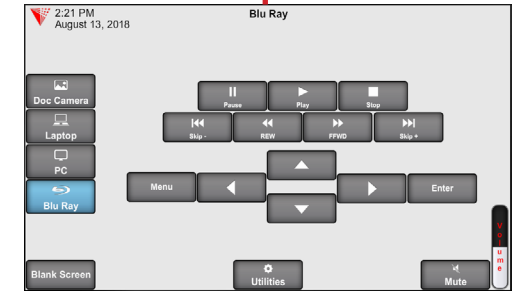

Click here for 360° Image of Classroom

Power On/Off

Volume Up/Down

Input Options

Document Camera

Touch the Doc Camera button to display images from the document camera onto the projector screen.

Normally the document camera is turned on automatically at system startup but should no image appear, please ensure the document camera is turned on.

Laptop/Personal Devices

Touch the Laptop button to display your personal device onto the projector screen. VGA, Hdmi and wireless (Air Media) connectivity are available.

 +  to activate projector mode on windows computers when using VGA or Hdmi. Install the air media app for wireless presentation on Windows, Mac, Android and iOS devices.

Bluray

Touch the Bluray button to display the Blu Ray/DVD player onto the projector screen.

Normally the player is turned on automatically at system startup but should no image appear, please ensure the Bluray player is turned on.