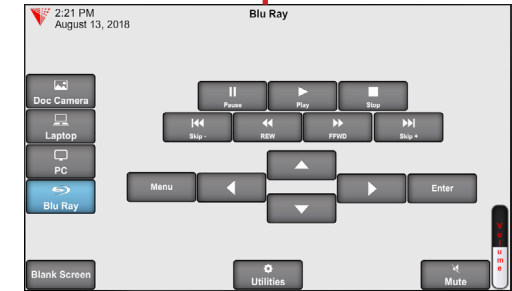

Click here for 360° Image of Classroom

Power On/Off

Volume Up/Down

Input Options

Document Camera

Touch the Doc Camera button to display images from the document camera onto the projector screen.

Normally the document camera is turned on automatically at system startup but should no image appear, please ensure the document camera is turned on.

Laptop/Personal Devices

Touch the Laptop button to display your personal device onto the projector screen. VGA, Hdmi and wireless (Air Media) connectivity are available.

+ to activate projector mode on windows computers when using VGA or Hdmi. Install the air media app for wireless presentation on Windows, Mac, Android and iOS devices.

Bluray

Touch the Bluray button to display the Blu Ray/DVD player onto the projector screen.

Normally the player is turned on automatically at system startup but should no image appear, please ensure the Bluray player is turned on.