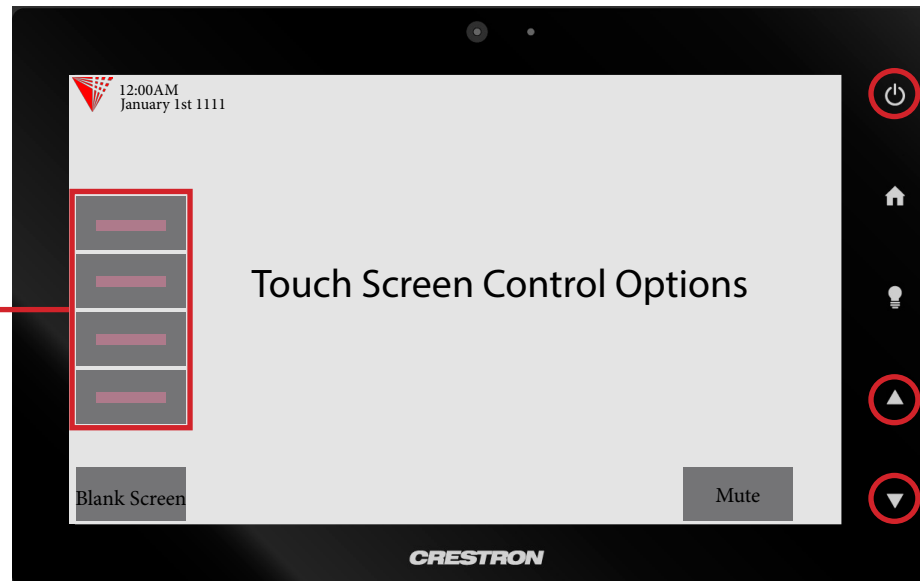

Click here for 360° Image of Classroom

Power On/Off

Volume Up/Down

Input Options

Document Camera

Touch the Doc Camera button to display images from the document camera onto the projector screen.

Normally the document camera is turned on automatically at system startup but should no image appear, please ensure the document camera is turned on.

Laptop/Personal Devices

Touch the Laptop button to display your personal device onto the projector screen. VGA, Hdmi and wireless (Air Media) connectivity are available.

+ to activate projector mode on windows computers when using VGA or Hdmi. Install the air media app for wireless presentation on Windows, Mac, Android and iOS devices.