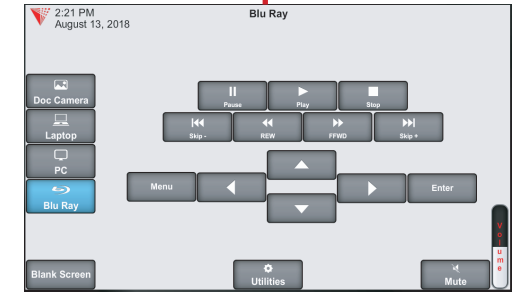

Click here for 360° Image of Classroom

Input Options

Document Camera

Touch the Doc Camera button to display images from the document camera onto the projector screen.

Normally the document camera is turned on automatically at system startup but should no image appear, please ensure the document camera is turned on.

Laptop/Personal Devices

Touch the Laptop button to display your personal device onto the projector screen. VGA, Hdmi and wireless (Air Media) connectivity are available.

+ to activate projector mode on windows computers when using VGA or Hdmi. Install the air media app for wireless presentation on Windows, Mac, Android and iOS devices.

Bluray

Touch the Bluray button to display the Blu Ray/DVD player onto the projector screen.

Normally the player is turned on automatically at system startup but should no image appear, please ensure the Bluray player is turned on.